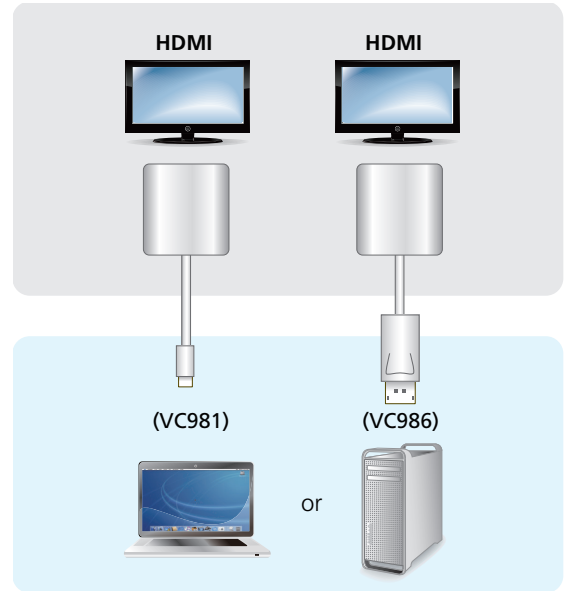

## Mini DisplayPort / DisplayPort to 4K HDMI Active Adapter

- The VC981/VC986 are active Mini DisplayPort/DisplayPort to HDMI adapters that allow you to connect your Mini DisplayPort/DisplayPort output device to the HDMI input of a 4K TV or other display.

The ATEN VC981/VC986 are active adapters, featuring advanced chips which ensure stable video signal conversion even when the video source does not support dual-mode DisplayPort (DP++).\* Moreover, support for resolutions up to 4K make this adapter ideal for users who require a high performance signal conversion solution.

\*Dual-mode DisplayPort (DP++) can directly process the signal from DisplayPort to HDMI or DVI signals.

(VC981)

(VC986)

## Features

- Supports VGA, SVGA, XGA, SXGA, UXGA, 1080p and resolutions up to 4K UHD
- Active adapter – features an advanced chip which ensures stable video signal conversion even when the video source does not support dual-mode DisplayPort (DP++)\*
- Supports AMD Eyefinity™ Technology (multi-screen setups)
- Audio supported
- No software or driver installation required